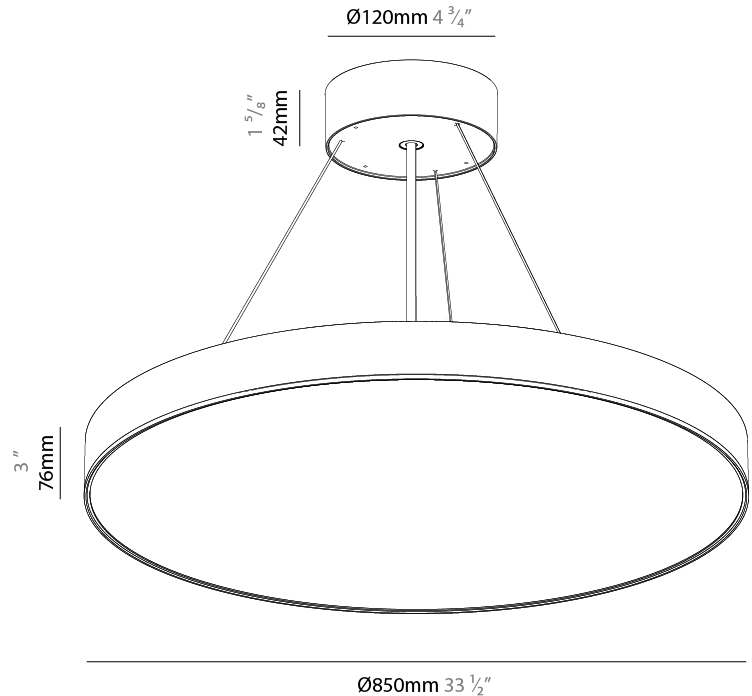

1. To build a product code in our configurator select the specify button on the base model # product page
2. To build a manual product code on this datasheet choose from the options listed below in blue font and add the suffix to the base model #

GENERAL

Series: Sign EVO
Partner: Prolicht
Division: Architectural
Installation: Suspension
Product Type: Pendant
Mounting Location: Ceiling
Light Distribution: Direct / Indirect

PHYSICAL

Shape: Round
Diameter (mm): 850
Diameter (in): 33 ⁷/₁₆
Height (mm): 82
Height (in): 3 ¹/₄
Weight (kg): 8.8
Diffuser: PMMA - Opal / Microprism / Clear Microprism
Fixture Finish: SSR / BKV / CWI / CRY / HAB / UFT / ITA / RUA / FTG / MYG / LOD / PUS / FRO / FUP / KIA / POP / BLS / SPG / MEY / GOH / CHC / COM / ABZ / JAG / OBR / MOS / ROR
Fixture Material: PMMA / Extruded Aluminum / Steel
Cable Details: 2000mm or 6000mm Transparent Cable

ELECTRICAL

Lamp Type: LED (Zhaga Standard)
Input Wattage (W): 125.3
Total Output Wattage (W): 113.6
Dimming: Non-Dimmable
Driver Included: Yes
Driver Location: Integrated
Driver Type: Constant Current - Universal
Driver Class: Class 2
Input Voltage (V): 120

LED

Color Temperature (°K): 2700 / 3000 / 3500 / 4000
Max. Delivered Lumen (lm): Max 19899 (14543 Dir / 5357 Ind)
Nominal Lumen (lm): Max 22424
CRI: >90 CRI
Lamp Life (hrs): 50000

OPTICAL

RATINGS AND CERTIFICATIONS

Certified By: Certified for North American Standards
IP rating: IP40