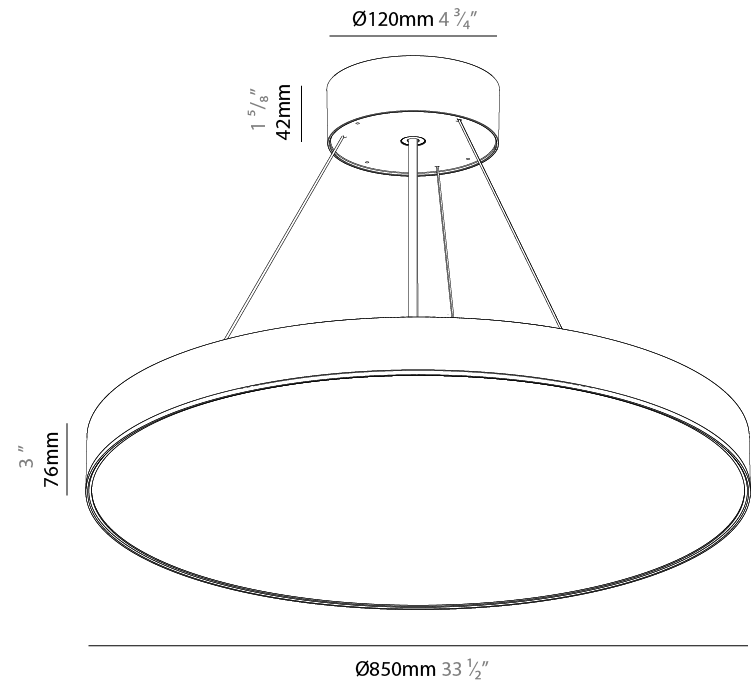

1. To build a product code in our configurator select the specify button on the base model # product page
2. To build a manual product code on this datasheet choose from the options listed below in blue font and add the suffix to the base model #

GENERAL

Series: Sign EVO
Partner: Prolicht
Division: Architectural
Installation: Suspension
Product Type: Pendant
Mounting Location: Ceiling
Light Distribution: Direct

PHYSICAL

Shape: Round
Diameter (mm): 850
Diameter (in): 33 7/16
Height (mm): 82
Height (in): 3 1/4
Weight (kg): 8.8
Diffuser: [PMMA - Opal](#) / [Microprism](#) / [Clear Microprism](#)
Fixture Finish: [SSR / BKV / CWI / CRY / HAB / UFT / ITA / RUA / FTG / MYG / LOD / PUS / FRO / FUP / KIA / POP / BLS / SPG / MEY / GOH / CHC / COM / ABZ / JAG / OBR / MOS / ROR](#)
Fixture Material: [PMMA](#) / [Extruded Aluminum](#) / [Steel](#)
Cable Details: [2000mm](#) or [6000mm](#) [Transparent Cable](#)

ELECTRICAL

Lamp Type: LED (Zhaga Standard)
Input Wattage (W): 89.5
Total Output Wattage (W): 80.9
Dimming: [DALI Dimming](#) / [MATTER Dimming](#)
Driver Included: Yes
Driver Location: Integrated
Driver Type: Constant Current - Universal
Driver Class: Class 2
Input Voltage (V): 120

LED

Color Temperature (°K): 2700-6500 Tunable White
Max. Delivered Lumen (lm): Max 13972
Nominal Lumen (lm): Max 15523
CRI: >90 CRI
Lamp Life (hrs): 50000

OPTICAL

RATINGS AND CERTIFICATIONS

Certified By: Certified for North American Standards
IP rating: IP40